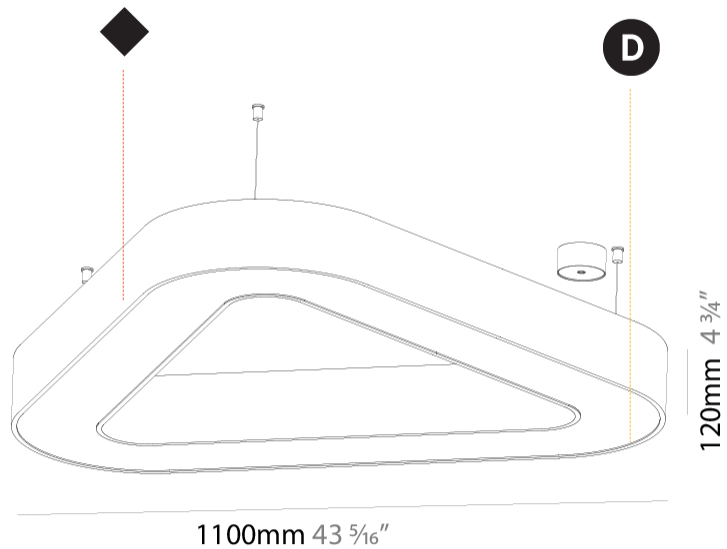

GENERAL

Series: Glorious
Subseries: Glorious Victory
Brand: Prolicht
Division: Architectural
Mounting Type: Suspension
Mounting Location: Ceiling
Subcategory: Ambient

PHYSICAL

Shape: Abstract
Length (mm): 1100
Length (in): 43 ⁵/₁₆
Width (mm): 1100
Width (in): 43 ⁵/₁₆
Height (mm): 120
Height (in): 4 ³/₄
Max. Overall Height (mm): 2120
Max. Overall Height (in): 83 ⁷/₁₆
Light Distribution: Direct
Weight (kg): 10.561
Weight (lbs): 23.23
Diffuser: PMMA - Opal or Micro-Prism
Fixture Finish: SSR / BKV / CWI / CRY / HAB / UFT / ITA / RUA / FTG / MYG / LOD / PUS / FRO / FUP / KIA / POP / BLS / SPG / MEY / GOH / GUM / CHC / COM / ABZ / JAG / OBR / MOS / ROR
Fixture Material: Aluminum

ELECTRICAL

Lamp Type: LED (Zhaga Standard)
Input Wattage (W): 45
Total Output Wattage (W): 36 / 28.8 (3500K)
Dimming: Non-Dimming / Phase Dimming (120Vac only) / 0-10V Dimming
Driver Included: Yes
Driver Location: Integrated
Driver Type: Constant Current - 120 / 277Vac
Driver Class: Class 2
Input Voltage (V): 120 - 277
Constant Current (MA): 350 / 900 (3500K)

LED

Color Temperature (°K): 3000 / 3500 / 4000
Max. Delivered Lumen (lm): 4150 / 4302 / 43390
CRI: >80 CRI
Efficiency (%): 0.65
Lamp Life (hrs): 50000

OPTICAL

RATINGS AND CERTIFICATIONS

Certified By: Certified for North American Standards
IP rating: IP20